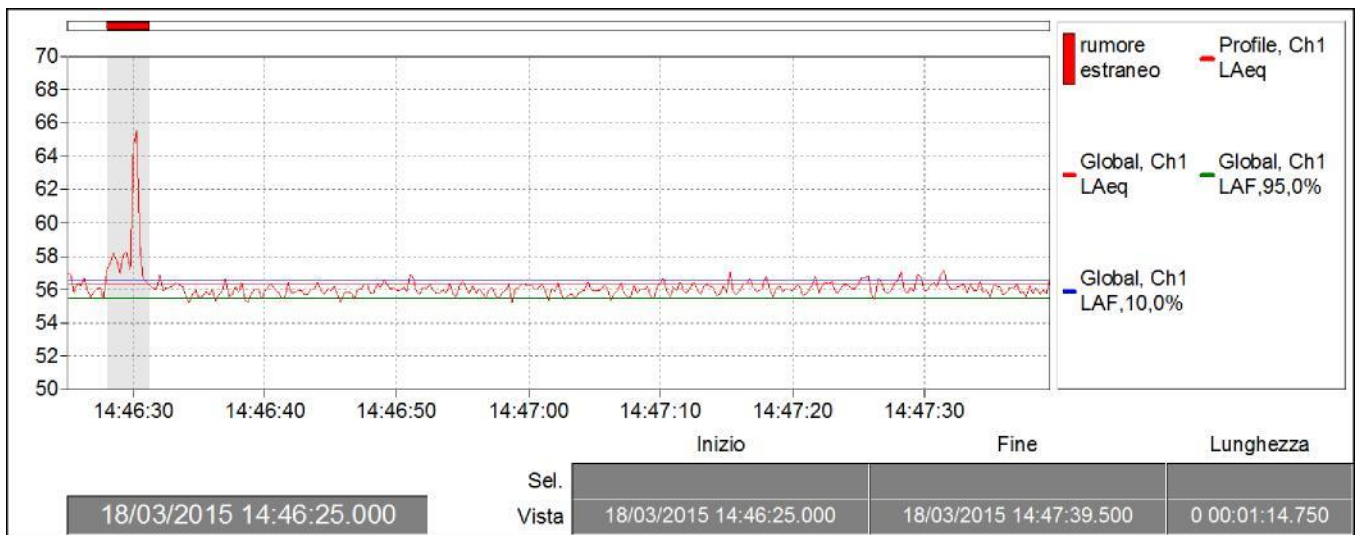

Norsonic AS

P.O.Box 24
 N-3421 Lierskogen, Norway
 Tel. +47 3285 8900, Fax +47 3285 2208
www.norsonic.com, info@norsonic.com

Customer:

Clinica Veterinario – MILANO

M3 ACCESO SOLO UPS

Microphone position:	Idem come M1	Operator:	SORGEDIL
Measurement title:	NOR140_FILE_150318_0003	Date:	18/03/2015 14:46:25
Measurement duration:	0 00:01:14.000	Period length:	0 00:00:00.250
Initial calibration level:		Filter bandwidth:	1/3-octave
		Instrument sensitivity:	-26,0 dB
		End calibration level:	