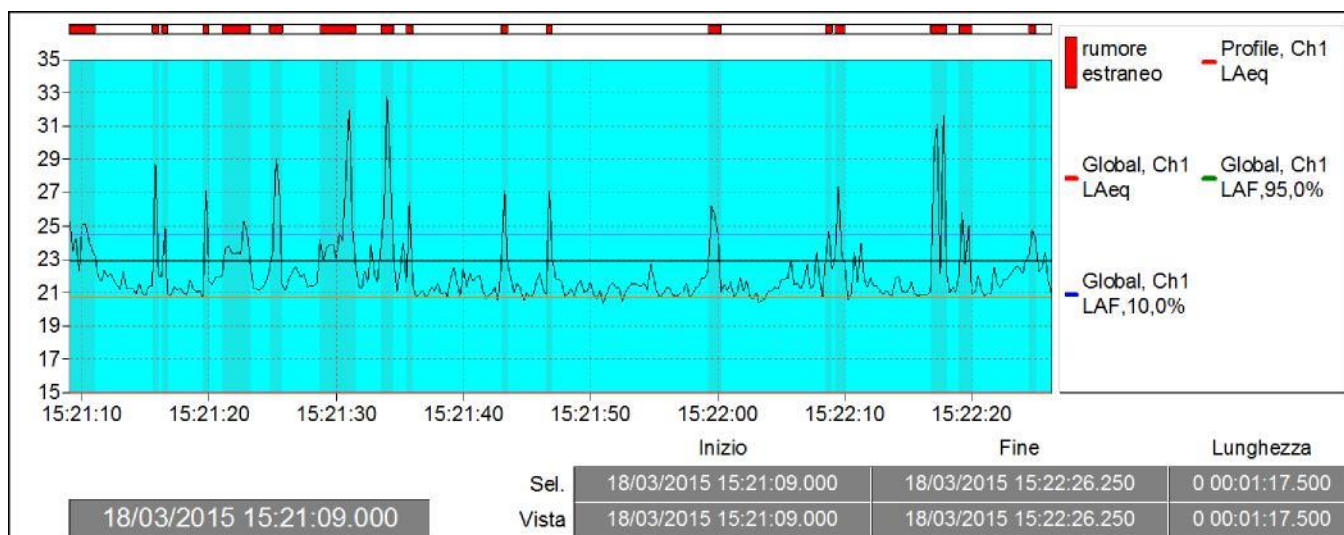

Norsonic AS

P.O.Box 24
 N-3421 Lierskogen, Norway
 Tel. +47 3285 8900, Fax +47 3285 2208
www.norsonic.com, info@norsonic.com

Customer:

M7 NELL'APPARTAMENTO – LOCALE INTERRATO - CON UPS ATTIVA

Microphone position:	Cavalletto ad un metro dalla parete di confine	Operator:	SORGEDIL
Measurement title:	NOR140 FILE 150318 0007	Date:	18/03/2015 15:21:09
Measurement duration:	0 00:01:17.000	Period length:	0 00:00:00.250
Initial calibration level:		Instrument sensitivity:	-26,0 dB
		Filter bandwidth:	1/3-octave
		End calibration level:	

C:\Users\Insonora\Desktop\150318 NVA\NOR140_FILE_150318_0007.NBF					
Nor140 MEDIA SENZA MASCHERAMENTO	18/03/2015 15:21:09.000	Profile, Ch1 LAeq = 25,6 dB	Global, Ch1 LAeq = 22,9 dB	Global, Ch1 LAF,95,0% = 20,7 dB	Global, Ch1 LAF,10,0% = 24,5 dB
Media CON MASCHERAMENTO EVENTI	0 00:01:17.500	21,5 dB			