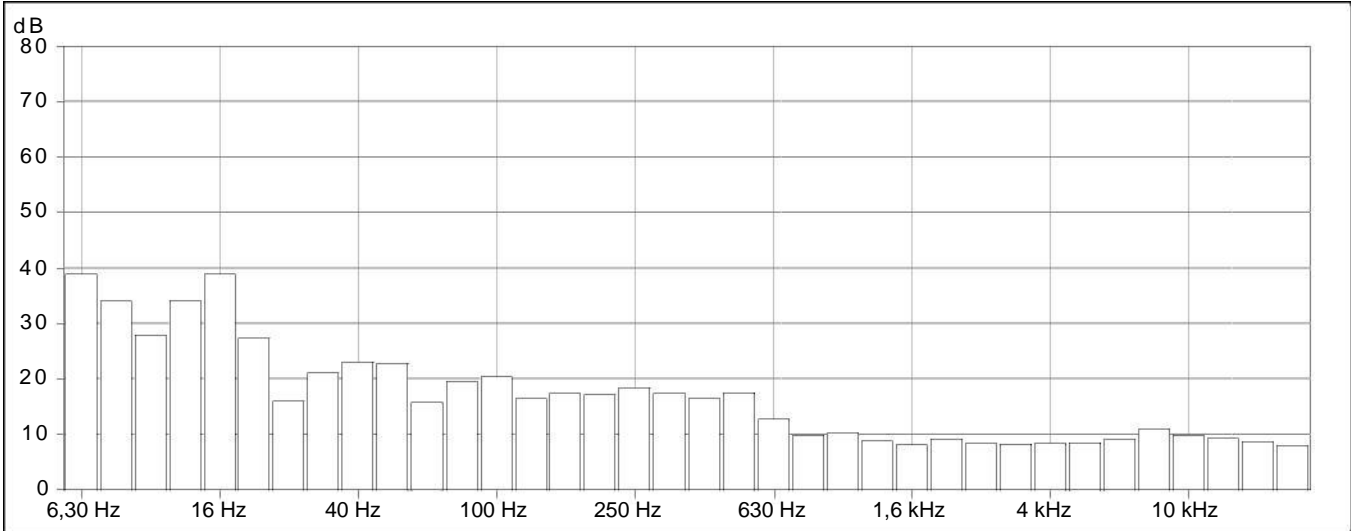

Norsonic AS

P.O.Box 24

N-3421 Lierskogen, Norway

Tel. +47 3285 8900, Fax +47 3285 2208

www.norsonic.com, info@norsonic.com

	Leq (dB)	LF(max) (dB)	LF(min) (dB)	LI(max) (dB)	LF,10,0% (dB)	LF,95,0% (dB)
A	22,9 dB	33,6 dB	20,1 dB	36,8 dB	24,5 dB	20,7 dB
Z	47,6 dB	63,2 dB	37,4 dB	65,0 dB	50,2 dB	41,1 dB
FRQ						
6,30 Hz	38,9 dB	46,7 dB	23,4 dB	47,8 dB	42,3 dB	30,3 dB
8 Hz	34,1 dB	48,5 dB	15,7 dB	49,7 dB	36,9 dB	24,1 dB
10 Hz	28,0 dB	39,9 dB	14,0 dB	42,3 dB	31,1 dB	20,1 dB
12,5 Hz	34,1 dB	55,2 dB	15,0 dB	56,5 dB	32,4 dB	21,5 dB
16 Hz	38,9 dB	61,0 dB	20,5 dB	62,5 dB	37,2 dB	24,7 dB
20 Hz	27,3 dB	47,8 dB	13,1 dB	49,5 dB	28,1 dB	17,7 dB
25 Hz	16,0 dB	26,1 dB	6,7 dB	32,5 dB	18,3 dB	10,2 dB
31,5 Hz	21,0 dB	31,1 dB	9,6 dB	32,1 dB	23,8 dB	14,2 dB
40 Hz	23,0 dB	33,0 dB	13,6 dB	34,8 dB	25,6 dB	17,8 dB
50 Hz	22,8 dB	32,9 dB	15,1 dB	34,8 dB	25,1 dB	17,8 dB
63 Hz	15,8 dB	22,6 dB	8,6 dB	38,0 dB	17,9 dB	11,7 dB
80 Hz	19,6 dB	38,0 dB	9,5 dB	39,1 dB	19,8 dB	13,5 dB
100 Hz	20,3 dB	38,4 dB	13,6 dB	41,1 dB	20,6 dB	15,6 dB
125 Hz	16,5 dB	27,6 dB	10,3 dB	29,5 dB	18,2 dB	12,8 dB
160 Hz	17,4 dB	33,1 dB	11,0 dB	36,0 dB	18,2 dB	13,5 dB
200 Hz	17,2 dB	37,6 dB	6,8 dB	40,8 dB	14,1 dB	9,9 dB
250 Hz	18,4 dB	29,4 dB	12,5 dB	35,7 dB	19,8 dB	14,7 dB
315 Hz	17,4 dB	31,0 dB	12,2 dB	34,3 dB	18,2 dB	13,8 dB
400 Hz	16,5 dB	33,2 dB	11,5 dB	36,1 dB	16,8 dB	13,6 dB
500 Hz	17,5 dB	26,7 dB	13,1 dB	34,0 dB	18,8 dB	15,0 dB
630 Hz	12,8 dB	27,1 dB	9,2 dB	32,7 dB	13,6 dB	10,3 dB
800 Hz	9,9 dB	24,0 dB	5,3 dB	34,1 dB	11,6 dB	9,8 dB
1 kHz	10,3 dB	21,6 dB	6,1 dB	30,0 dB	12,0 dB	9,8 dB
1,25 kHz	8,8 dB	23,9 dB	3,5 dB	33,2 dB	11,4 dB	9,8 dB
1,6 kHz	8,1 dB	19,1 dB	2,8 dB	31,3 dB	11,2 dB	9,8 dB
2 kHz	9,1 dB	28,6 dB	3,0 dB	32,3 dB	11,0 dB	9,8 dB
2,5 kHz	8,3 dB	23,1 dB	3,3 dB	26,2 dB	10,8 dB	9,8 dB
3,15 kHz	8,3 dB	24,6 dB	3,6 dB	29,1 dB	10,4 dB	9,8 dB

SORGEDIL

Specialista nell'isolamento acustico

Via V. Emanuele N°7

22060 Cabiato (CO)

Tel. 031.75.69.50 Fax. 0312281356

Cel. 339.13.69.788

P.IVA 03208620132

C.F. SRGVTR79M15F205V

www.sorgedil.it

E-mail. sorgedil@gmail.com