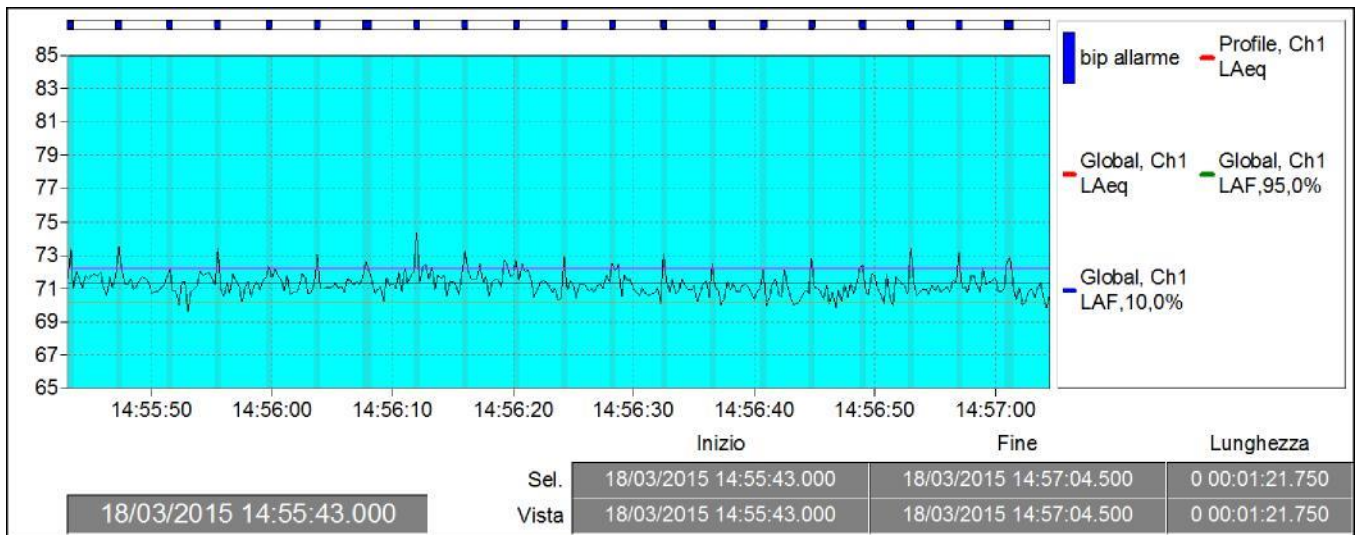

Norsonic AS

P.O.Box 24
 N-3421 Lierskogen, Norway
 Tel. +47 3285 8900, Fax +47 3285 2208
www.norsonic.com, info@norsonic.com

Customer:

Clinica veterinario – MILANO

M4 TUTTO ACCESO

Microphone position:	Come M1	Operator:	SORGEDIL
Measurement title:	NOR140_FILE_150318_0004	Date:	18/03/2015 14:55:43
Measurement duration:	0 00:01:22.000	Period length:	0 00:00:00.250
Initial calibration level:		Filter bandwidth:	1/3-octave
		Instrument sensitivity:	-26,0 dB
		End calibration level:	

C:\Users\Insonora\Desktop\150318\NVA\NOR140_FILE_150318_0004.NBF					
Nor140 Senza mascheramenti	18/03/2015 14:55:43.000	Profile, Ch1 LAeq = 71,3 dB	Global, Ch1 LAeq = 71,3 dB	Global, Ch1 LAF,95,0% = 70,2 dB	Global, Ch1 LAF,10,0% = 72,2 dB
Media con mascheramento eventi estranei	0 00:01:21.750	71,2 dB			