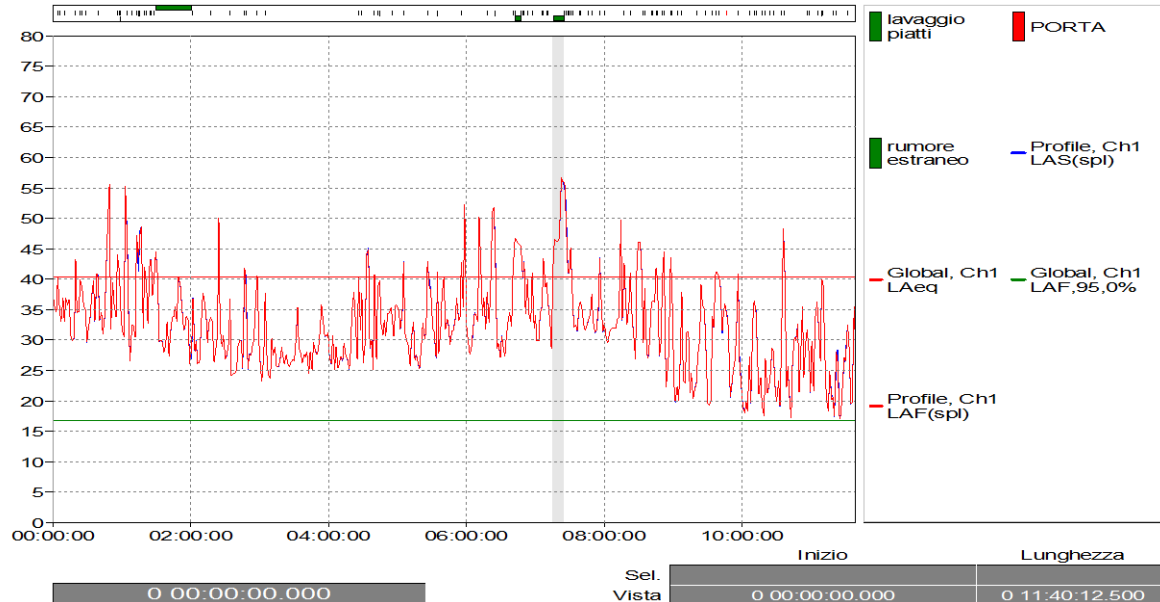

LIMBIATE (MB)

ELENCO EVENTI

		minuti:secondi	(1) (numero eventi)
Lavaggio piatti	DURATA COMPLESSIVA	0 00:30:47.575	(1) (numero eventi)
Lavaggio piatti		09/06/2015 14:47:38.150 - 09/06/2015 15:18:25.7250	00:30:47.575
PORTA	DURATA COMPLESSIVA	0 00:01:48.500	(140) (numero eventi)
PORTA		09/06/2015 13:23:18.250 - 09/06/2015 13:23:19.0000	00:00:00.750
PORTA		09/06/2015 13:24:41.625 - 09/06/2015 13:24:42.2500	00:00:00.625
PORTA		09/06/2015 13:28:04.900 - 09/06/2015 13:28:05.6000	00:00:00.700
PORTA		09/06/2015 13:37:36.750 - 09/06/2015 13:37:38.1250	00:00:01.375
PORTA		09/06/2015 13:42:14.375 - 09/06/2015 13:42:15.5000	00:00:01.125
PORTA		09/06/2015 13:43:49.950 - 09/06/2015 13:43:51.0750	00:00:01.125
PORTA		09/06/2015 13:46:09.900 - 09/06/2015 13:46:10.5750	00:00:00.675
PORTA		09/06/2015 13:57:15.375 - 09/06/2015 13:57:16.2500	00:00:00.875
PORTA		09/06/2015 14:14:35.600 - 09/06/2015 14:14:36.5750	00:00:00.975
PORTA		09/06/2015 14:16:30.100 - 09/06/2015 14:16:31.0000	00:00:00.900
PORTA		09/06/2015 14:17:39.575 - 09/06/2015 14:17:40.1250	00:00:00.550
PORTA		09/06/2015 14:22:54.950 - 09/06/2015 14:22:55.8250	00:00:00.875
PORTA		09/06/2015 14:27:25.075 - 09/06/2015 14:27:25.5000	00:00:00.425
PORTA		09/06/2015 14:31:29.825 - 09/06/2015 14:31:30.5750	00:00:00.750
PORTA		09/06/2015 14:32:20.925 - 09/06/2015 14:32:21.3750	00:00:00.450
PORTA		09/06/2015 14:33:33.450 - 09/06/2015 14:33:34.4250	00:00:00.975
PORTA		09/06/2015 14:33:51.475 - 09/06/2015 14:33:52.3500	00:00:00.875
PORTA		09/06/2015 14:33:57.725 - 09/06/2015 14:33:58.6250	00:00:00.900
PORTA		09/06/2015 14:34:54.550 - 09/06/2015 14:34:55.2750	00:00:00.725
PORTA		09/06/2015 14:37:49.000 - 09/06/2015 14:37:49.7750	00:00:00.775
PORTA		09/06/2015 14:38:05.000 - 09/06/2015 14:38:05.7750	00:00:00.775
PORTA		09/06/2015 14:40:05.375 - 09/06/2015 14:40:06.1250	00:00:00.750
PORTA		09/06/2015 14:42:53.750 - 09/06/2015 14:42:54.5250	00:00:00.775
PORTA		09/06/2015 14:43:16.075 - 09/06/2015 14:43:16.8000	00:00:00.725
PORTA		09/06/2015 14:43:30.700 - 09/06/2015 14:43:31.5250	00:00:00.825
PORTA		09/06/2015 14:43:53.675 - 09/06/2015 14:43:54.4250	00:00:00.750
PORTA		09/06/2015 14:46:37.900 - 09/06/2015 14:46:38.3750	00:00:00.475
PORTA		09/06/2015 14:46:42.100 - 09/06/2015 14:46:42.9000	00:00:00.800